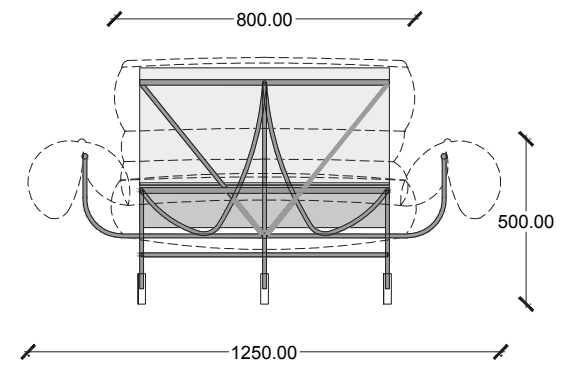

SEM

FINISHES

- UPHOLSTERY
FEATHER PADDING

LEATHER

-SHELL
VENEERED WOOD

SANTOS ROSEWOOD

- LACQUERED IRON STRUCTURE
BRASS DETAILS FEET

RED