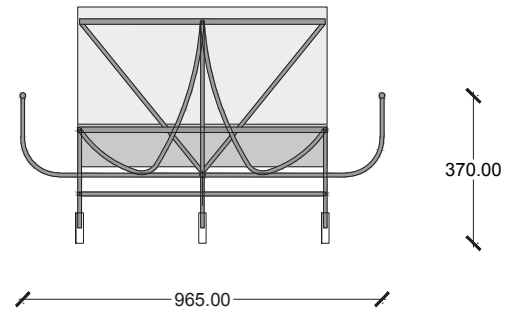

SEM

FINISHES

-SHELL
VENEERED WOOD

- LACQUERED IRON STRUCTURE
BRASS DETAILS FEET