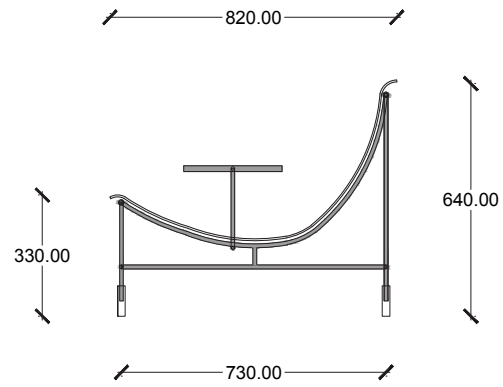

-SHELL
VENEERED WOOD

SANTOS ROSEWOOD

- LACQUERED IRON STRUCTURE
BRASS DETAILS FEET

RED

SEM

FINISHES

-SHELL
VENEERED WOOD

SANTOS ROSEWOOD

- LACQUERED IRON STRUCTURE
BRASS DETAILS FEET

RED