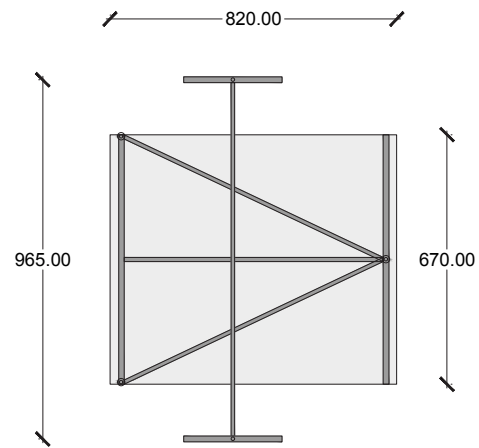

SEM

FINISHES

- UPHOLSTERY
FEATHER PADDING

LEATHER

-SHELL
VENEERED WOOD

SANTOS ROSEWOOD

- LACQUERED IRON STRUCTURE
BRASS DETAILS FEET

RED