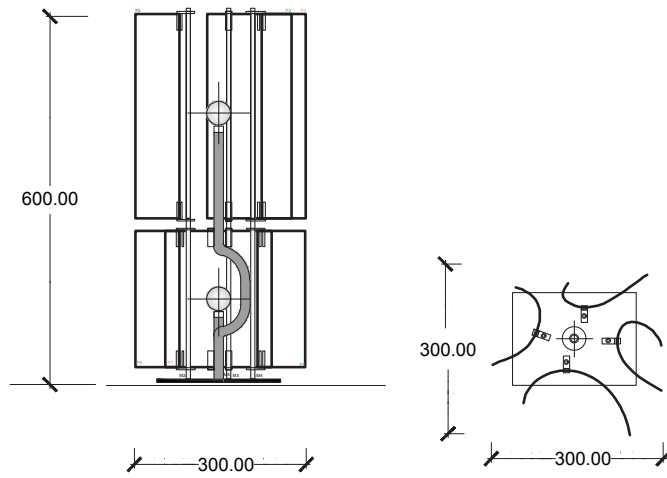

PETALI LAMP _ PAESAGGIO BY HANNES PEER

SEM

FINISHES

- 8 MOBILE IRON DIFFUSERS, 2 LIGHT SOURCES, BRASS DETAILS.

IRON