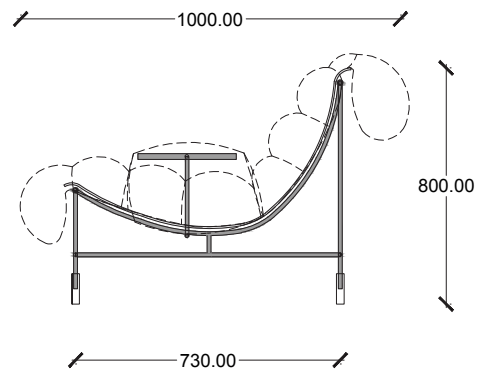

SEM

FINISHES

- UPHOLSTERY
FEATHER PADDING

LEATHER

-SHELL
VENEERED WOOD

SANTOS ROSEWOOD

- LACQUERED IRON STRUCTURE
BRASS DETAILS FEET

RED