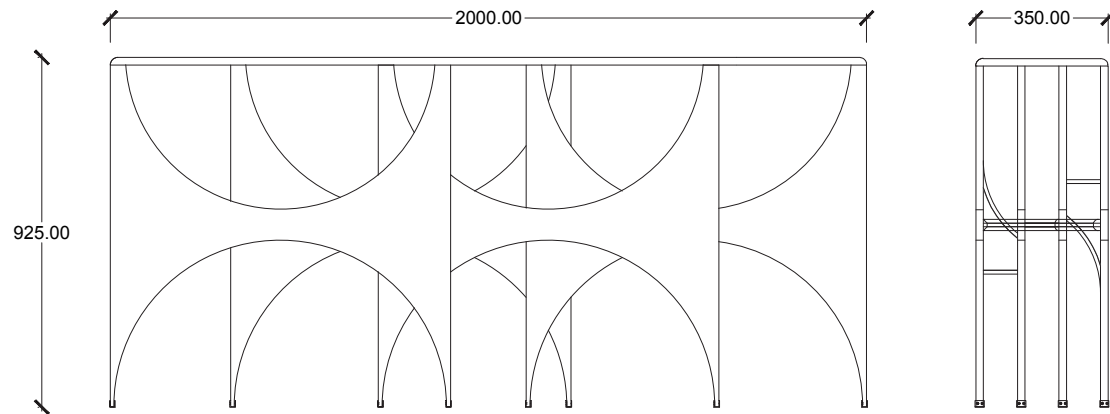

BUTTERFLY CONSOLE _ PAESAGGIO BY HANNES PEER

SEM

FINISHES

- WOODEN STRUCTURE IN A CONCRETE HANDMADE RESIN FINISH . BRASS DETAILS FEET.

GREY MATTE

RED, BLUE, GREEN GLOSSY PORCELAIN

PETALI LAMP _ PAESAGGIO BY HANNES PEER