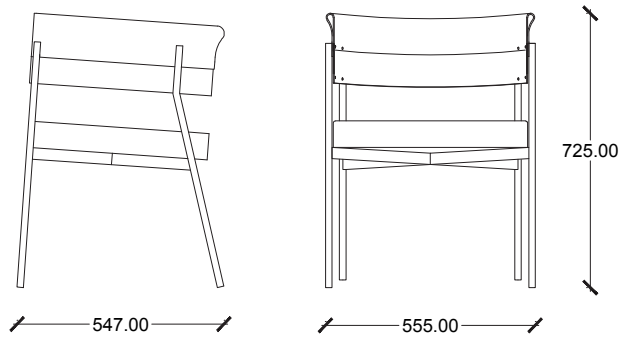

GOMITO LOUNGE _ BY VORMEN

SEM

FINISHES

- RED VERSION

FRAME

BROWNRED

CUSHION

CANVAS 2 / 0224

LEATHER

HAVANE

- BLACK VERSION

FRAME

GRAPHITE BLACK

CUSHION

CANVAS 2 / 0764

LEATHER

BLACK

- BLUE VERSION

FRAME

STEEL BLUE

CUSHION

CANVAS 2 / 0786

LEATHER

NATURAL